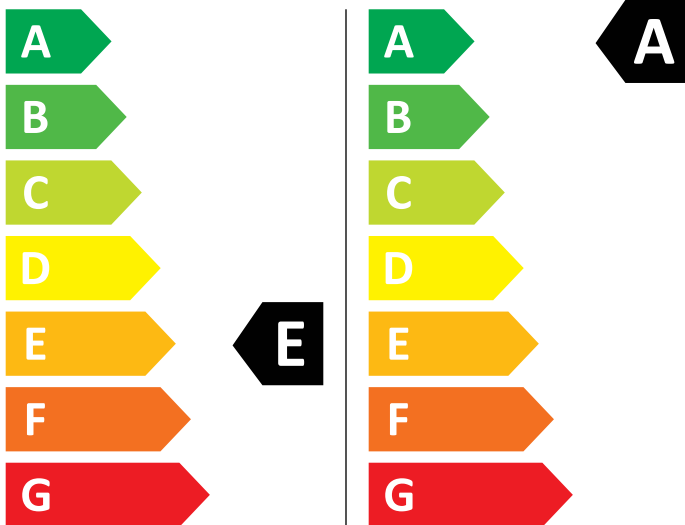

# ENERG

AEG

LB4660WT 914610122

💧 325 kWh/100

💧 47 kWh/100

5,0 kg

8,0 kg

67 L